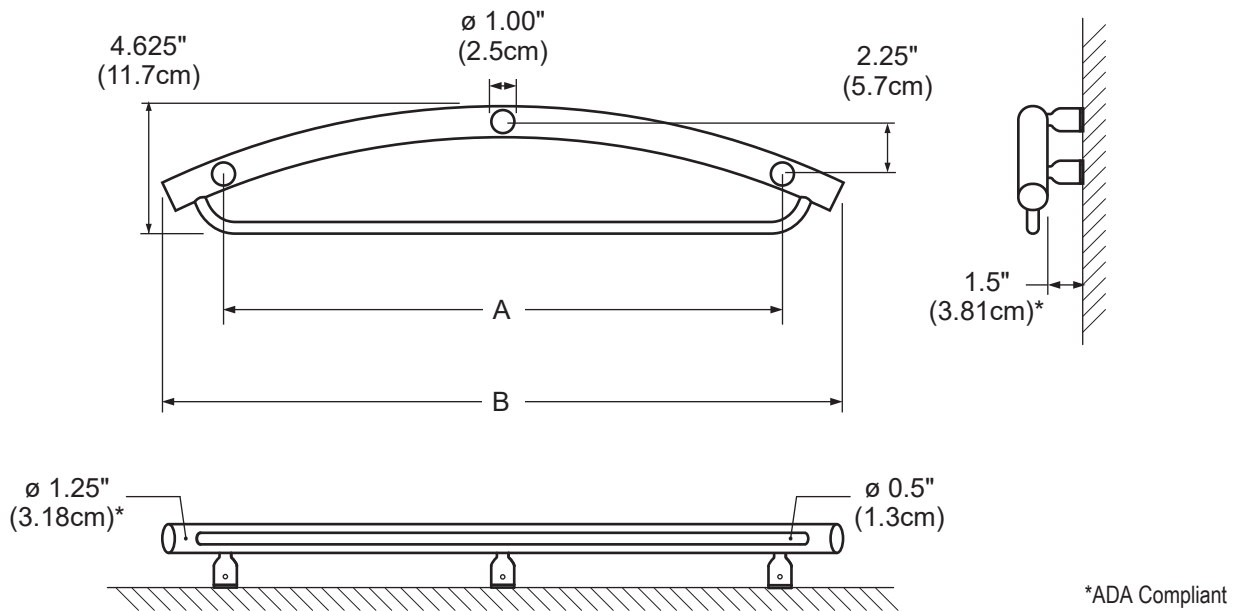

Invisia™ Towel Bar

with Support Rail

INVISIA
LIVE BEAUTIFULLY

Technical Data Sheet

Product Specification

The product shall be a combination towel holder and grab rail. The product shall have patented discreet wall mounts that conceal the mounting hardware. There shall be three points of contact between the product and the wall. The product shall be of full metal construction. The grab rail portion of the product shall be 1.25"/3.2 cm in diameter. The product shall have a spacing of 16"/41 cm between the farthest wall mounts if using INV-TB-16, or 24"/61 cm if using INV-TB-24. The product shall be suitable for use in a wet environment. The product shall have a weight capacity in excess of 500lbs / 227kg. Product shall comply with ADA Guidelines, specifying the structural strength of grab bars, tubs and shower seats. The grab rail shall be Invisia Collection model INV-TB-__-__ (see table below for appropriate product code).

Key Features

- Elegant Design with Integrated Support
- Solid Construction and Discreet Mounting
- Suitable For Use in a Wet Environment
- 500lbs / 227kg Weight Capacity*

Codes and Standards

- ADA 609.2 Cross Section
- ADA 609.3 Spacing
- ADA 609.8 Structural Strength

Invisia™ Towel Bar

with Support Rail

INVISIA
LIVE BEAUTIFULLY

Technical Data Sheet

Product Dimensions

| Model | A (Support Spacing) | B (Total Length) |
|-------|---------------------|------------------|
| TB-16 | 16" / 41cm | 20.625" / 52.3cm |
| TB-24 | 24" / 61cm | 29.2" / 74.2cm |

Shipping Dimensions

| Model | Height (H) | Width (W) | Depth (D) | Weight |
|-------|------------|------------|-------------|--------------|
| TB-16 | 3.5" / 9cm | 30.3" 77cm | 6.3" / 16cm | 4.5lbs / 2kg |
| TB-24 | | | | 5lbs / 2.3kg |